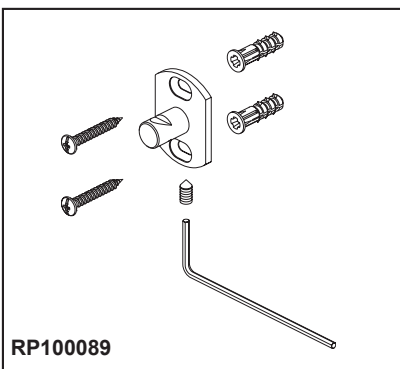

Delta Faucet Company reserves the right (1) to make changes in specifications and materials, and (2) to change or discontinue models, both without notice or obligation. Dimensions are for reference only. See current full-line price book or www.deltafaucet.com for finish options and product availability.

DSP-A-75046 Rev. B

Delta Faucet Company

55 E. 111th Street, Carmel, IN 46280
350 South Edgeware Road, St. Thomas, ON N5P 4L1
© 2025 Delta Faucet Company